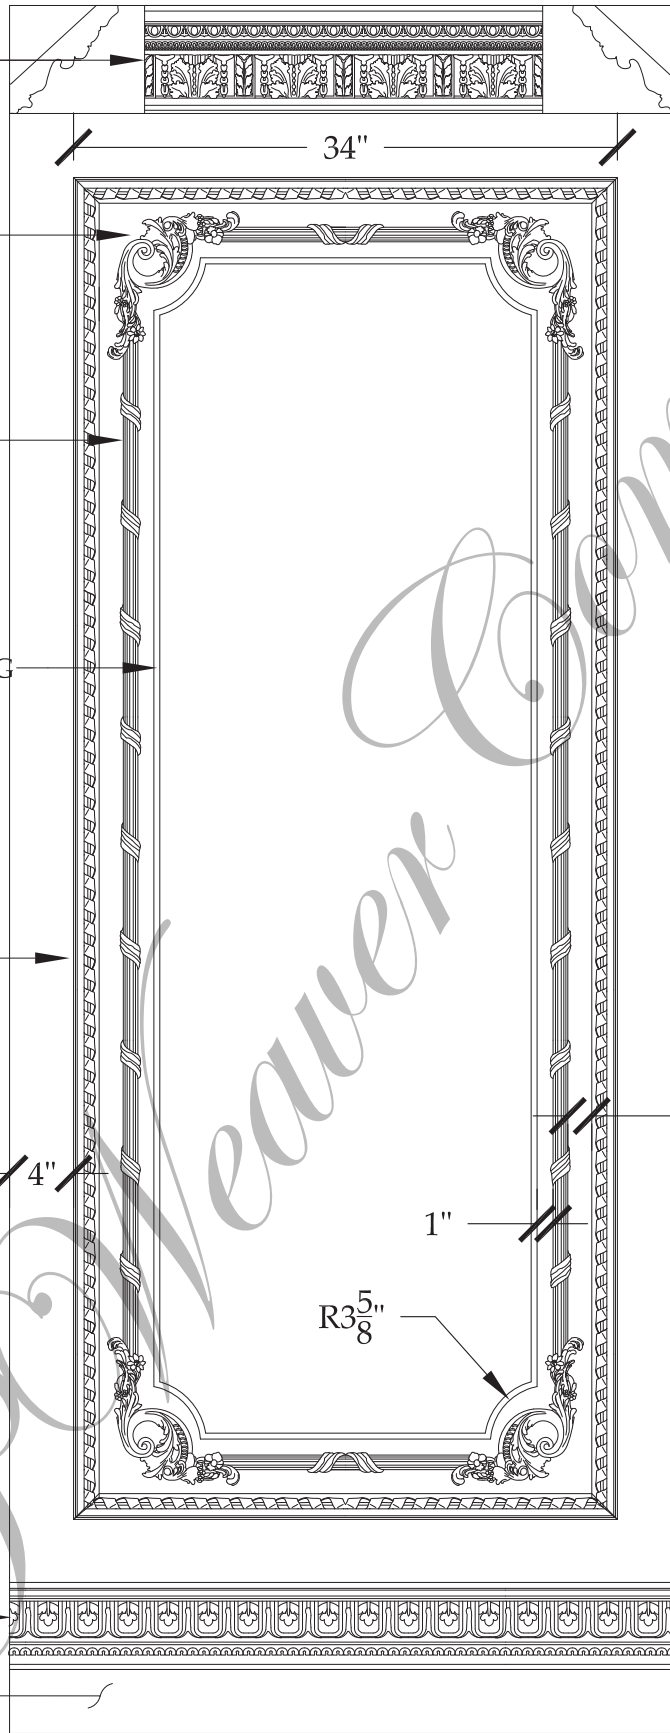

PLAS 839 M CROWN  
MOULDING  
6-3/4"P x 6-3/4"H x 86"L

RMF 2027 A LEFT & RIGHT  
FRENCH CORNER  
8-1/4"W x 9"H x 1"D

RMF 1019 LEFT & RIGHT  
REED & RIBBON  
1"W x 1/2"D x 94"L

RM/WD 73 SIMPLE MOULDING  
3/8"W x 3/8"D x 94"L

RMF 3801 LEFT & RIGHT  
FRENCH RIBBON  
1-3/8"W x 9/16"D x 92"L

RMF 824 B MING BASE  
5-7/16"W x 1"D x 91"L

4" x 1" WOOD  
BASEBOARD  
BY OTHERS

WALL HEIGHT  
108" (9 FT.)

SCALE: 1" = 1'

*JP Weaver Company*